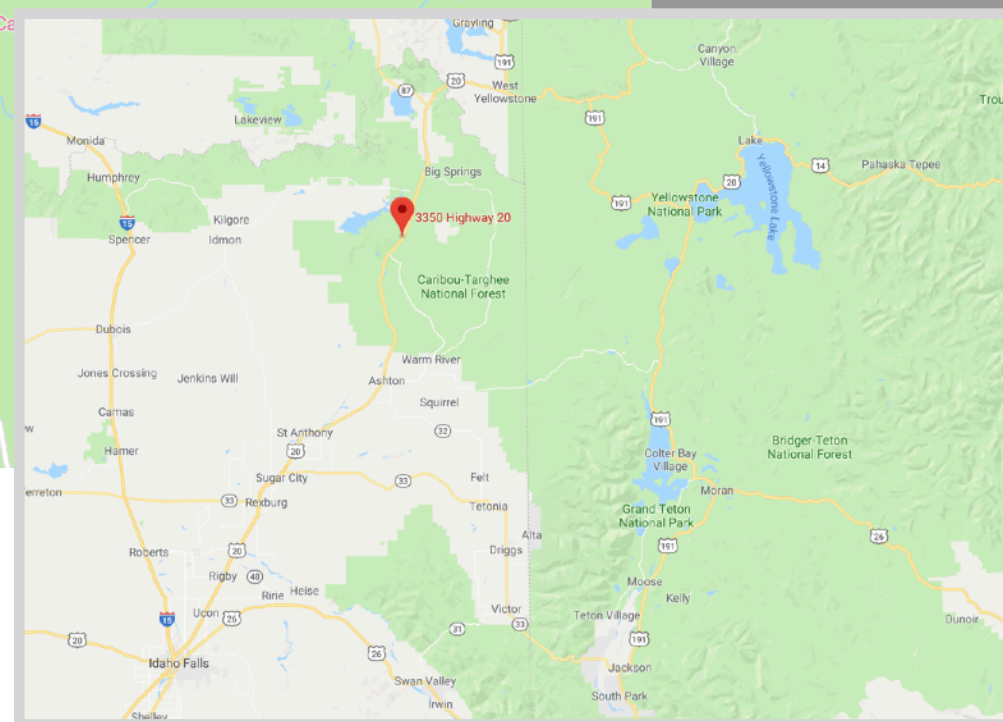

LOCATION:

Located near the beautiful Henry's Fork in the Last Chance area. Close to fuel and food services. Short drive to Yellowstone National Park.

CONTACT

Steven Frei - 208.339.1052
steve@idahobp.com

Brent Butikofer - 208.589.1222
brent@idahobp.com