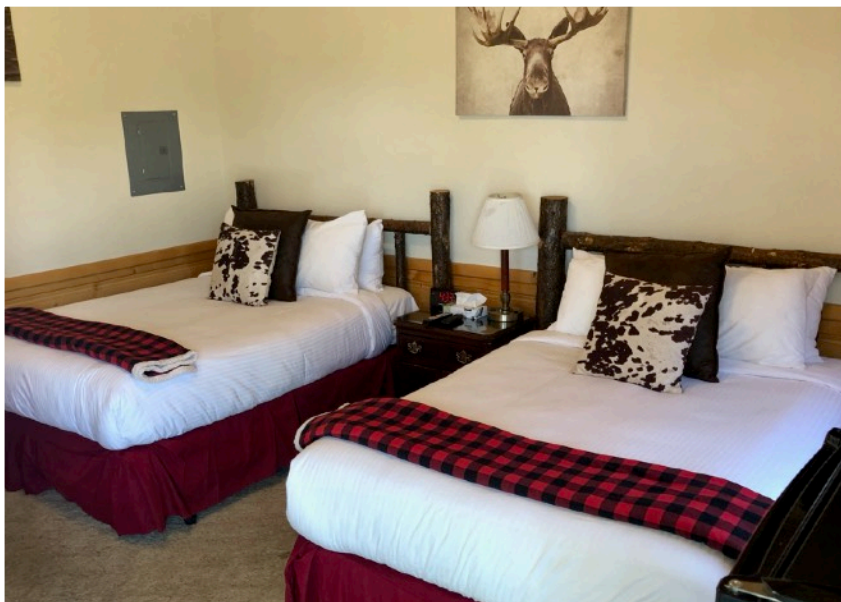

CONTACT

Steven Frei
208.339.1052
steve@idahobp.com

Brent Butikofer
208.589.1222
brent@idahobp.com

Office: 208.881.9694
Fax: 208.346.8755
www.idahobp.com