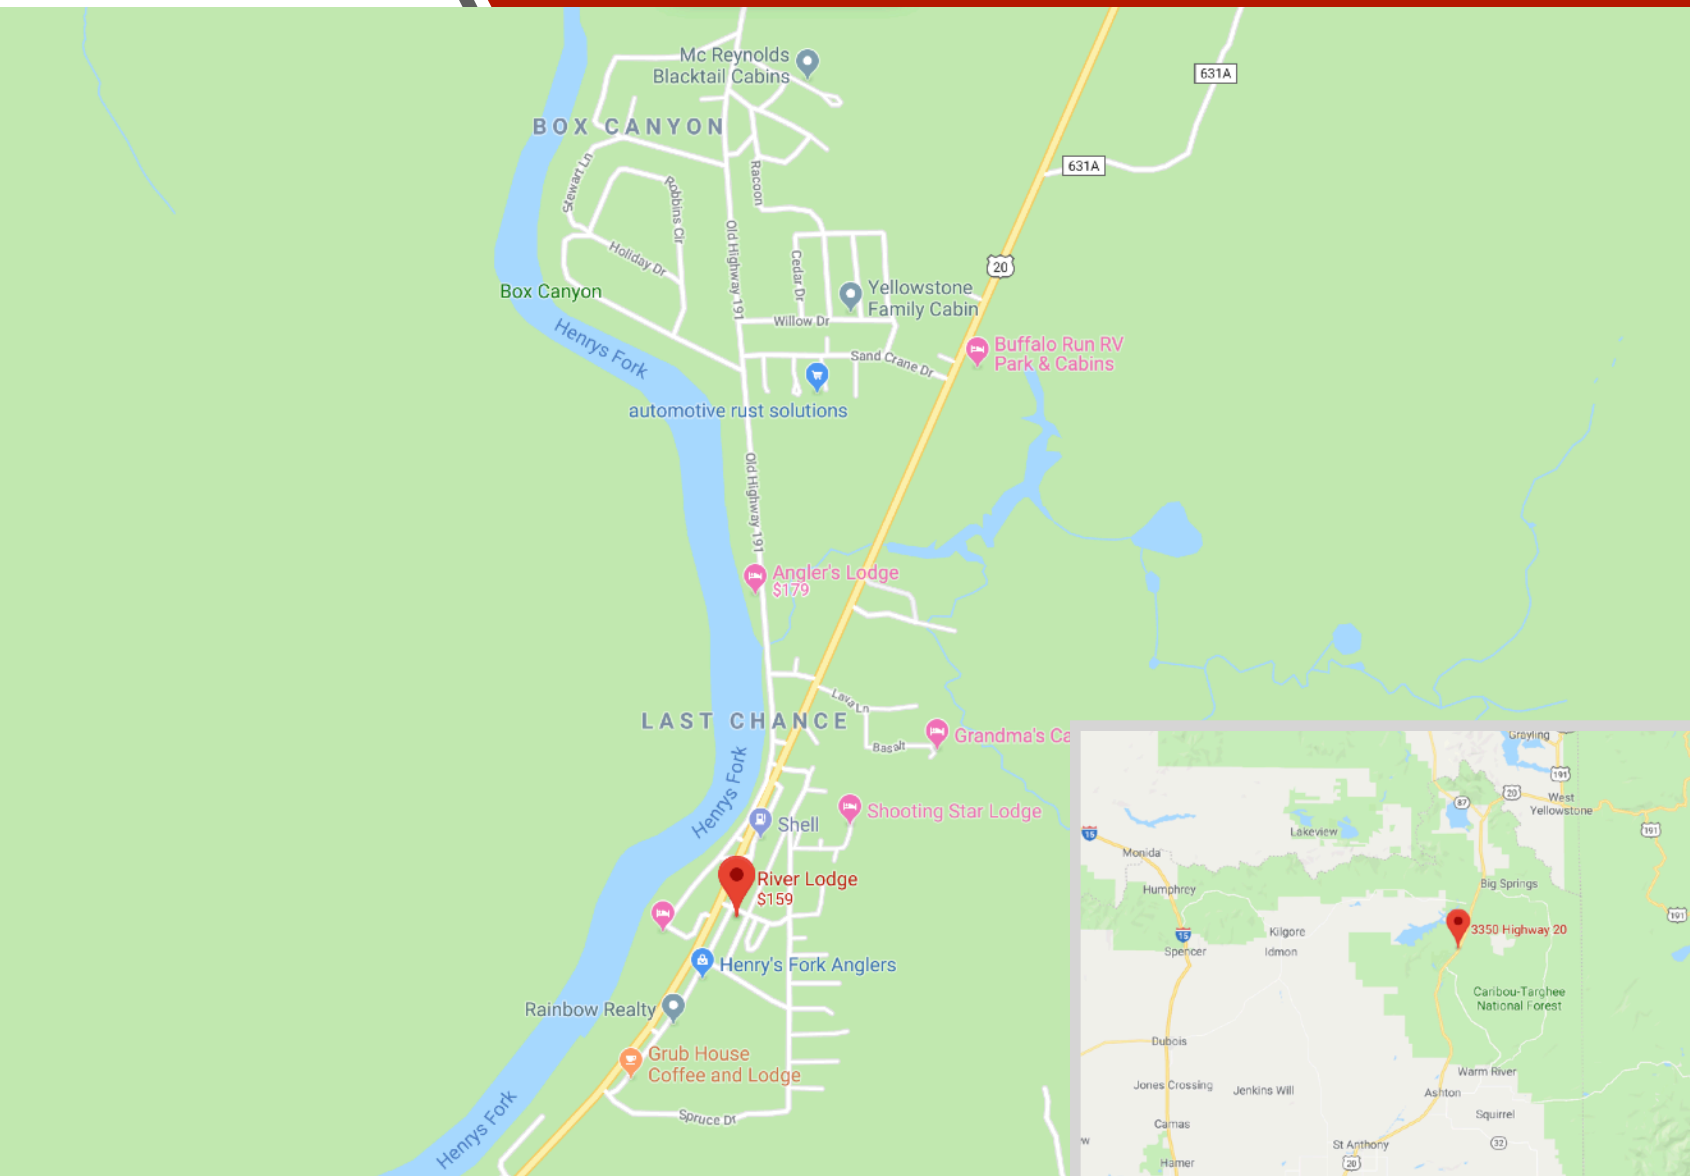

CONTACT

Steven Frei

208.339.1052

steve@idahobp.com

Brent Butikofer

208.589.1222

brent@idahobp.com

LOCATION:

Located near the beautiful Henry's Fork in the Last Chance area. Close to fuel and food services. Short drive to Yellowstone National Park.