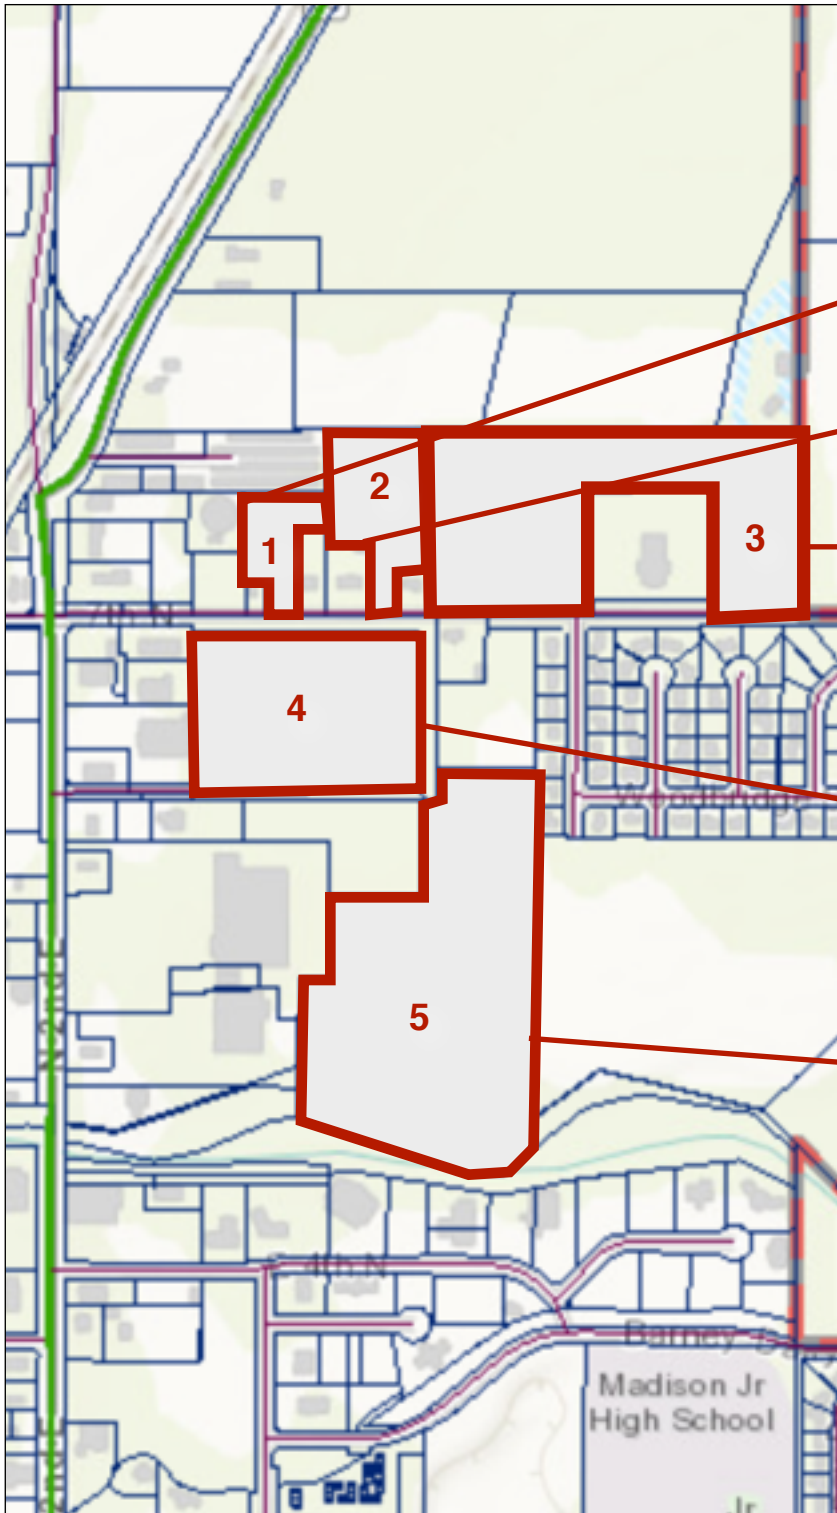

Idaho Business Properties

Single Dwelling Residence

- **1** 2.53 Acres
- **2** 3.88 Acres
- **3** 15.02 Acres
  $10,000/ Acre

Professional Office

- **4** 10.6 Acres
  $4.00/ s.f.

Multi Family

- **5** 20.92 Acres
  $2.00/ s.f.

Steven Frei
208.339.1052
steve@idahobp.com

Brent Butikofer
208.589.1222
brent@idahobp.com